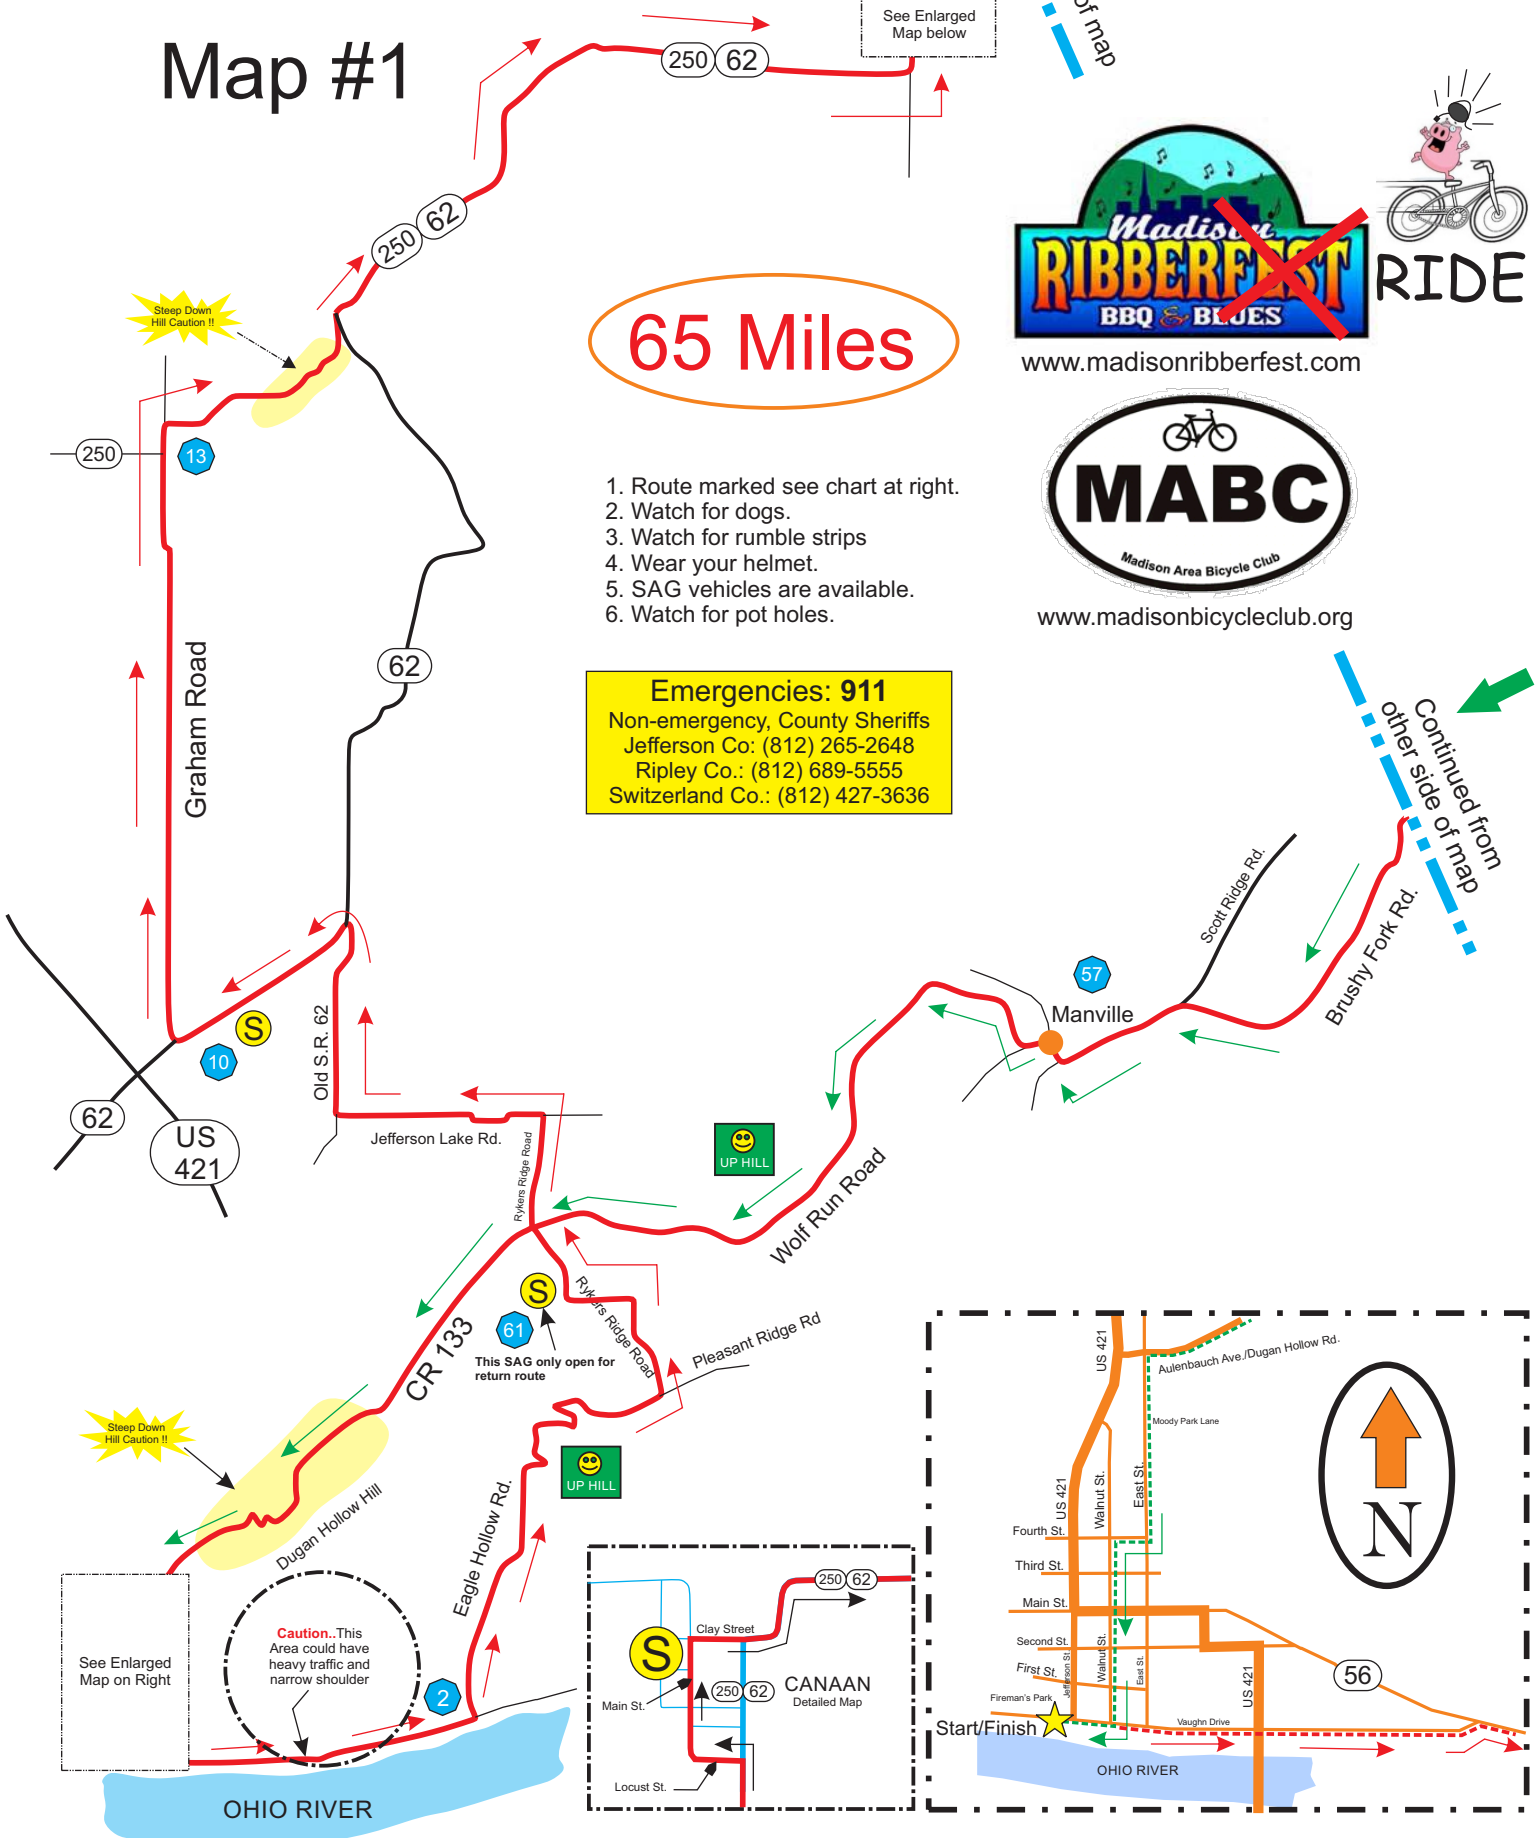

"Porky's Revenge"

Map #1

65 Miles

1. Route marked see chart at right.
2. Watch for dogs.
3. Watch for rumble strips
4. Wear your helmet.
5. SAG vehicles are available.
6. Watch for pot holes.

Emergencies: 911
 Non-emergency, County Sheriffs
 Jefferson Co.: (812) 265-2648
 Ripley Co.: (812) 689-5555
 Switzerland Co.: (812) 427-3636

RIDE

www.madisonribberfest.com

www.madisonbicycleclub.org

See Enlarged Map on Right

Caution...This Area could have heavy traffic and narrow shoulder

See other side of map

Continued from other side of map

Steep Down Hill Caution !!

Steep Down Hill Caution !!

OHIO RIVER

"Porky's Revenge"

www.madisonbicycleclub.org

www.madisonribberfest.com

RIDE

65 Miles

There will be no SAG Stops on extended part of route. We have shown some stop options. Some have restrooms available. Please note in notes colored "Blue"

Map #2

Dan Henry Symbols on route		
	Go Straight	Colors for this route is "Red & Orange"
	Turn Right	
	Turn Left	
Cautions on downhill "Yellow"		

	Arrows Returning
	Arrows Going Out
	SAG Stop Locations
	Mile marker distance from start of route