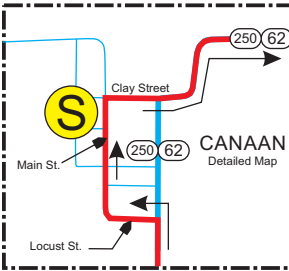

"Porky's Revenge"

Map #1

65 Miles

1. Route marked see chart at right.
2. Watch for dogs.
3. Watch for rumble strips
4. Wear your helmet.
5. SAG vehicles are available.
6. Watch for pot holes.

Emergencies: 911
 Non-emergency, County Sheriffs
 Jefferson Co.: (812) 265-2648
 Ripley Co.: (812) 689-5555
 Switzerland Co.: (812) 427-3636

RIDE

www.madisonribberfest.com

www.madisonbicycleclub.org

See Enlarged Map on Right

Caution...This Area could have heavy traffic and narrow shoulder

See other side of map

Continued from other side of map

Steep Down Hill Caution !!

Steep Down Hill Caution !!

OHIO RIVER

"Porky's Revenge"

www.madisonbicycleclub.org

www.madisonribberfest.com

RIDE

65 Miles

There will be no SAG Stops on extended part of route. We have shown some stop options. Some have restrooms available. Please note in notes colored "Blue"

Map #2

Dan Henry Symbols on route		
	Go Straight	Colors for this route is "Red & Orange"
	Turn Right	
	Turn Left	
Cautions on downhill "Yellow"		

	Arrows Returning
	Arrows Going Out
	SAG Stop Locations
	Mile marker distance from start of route