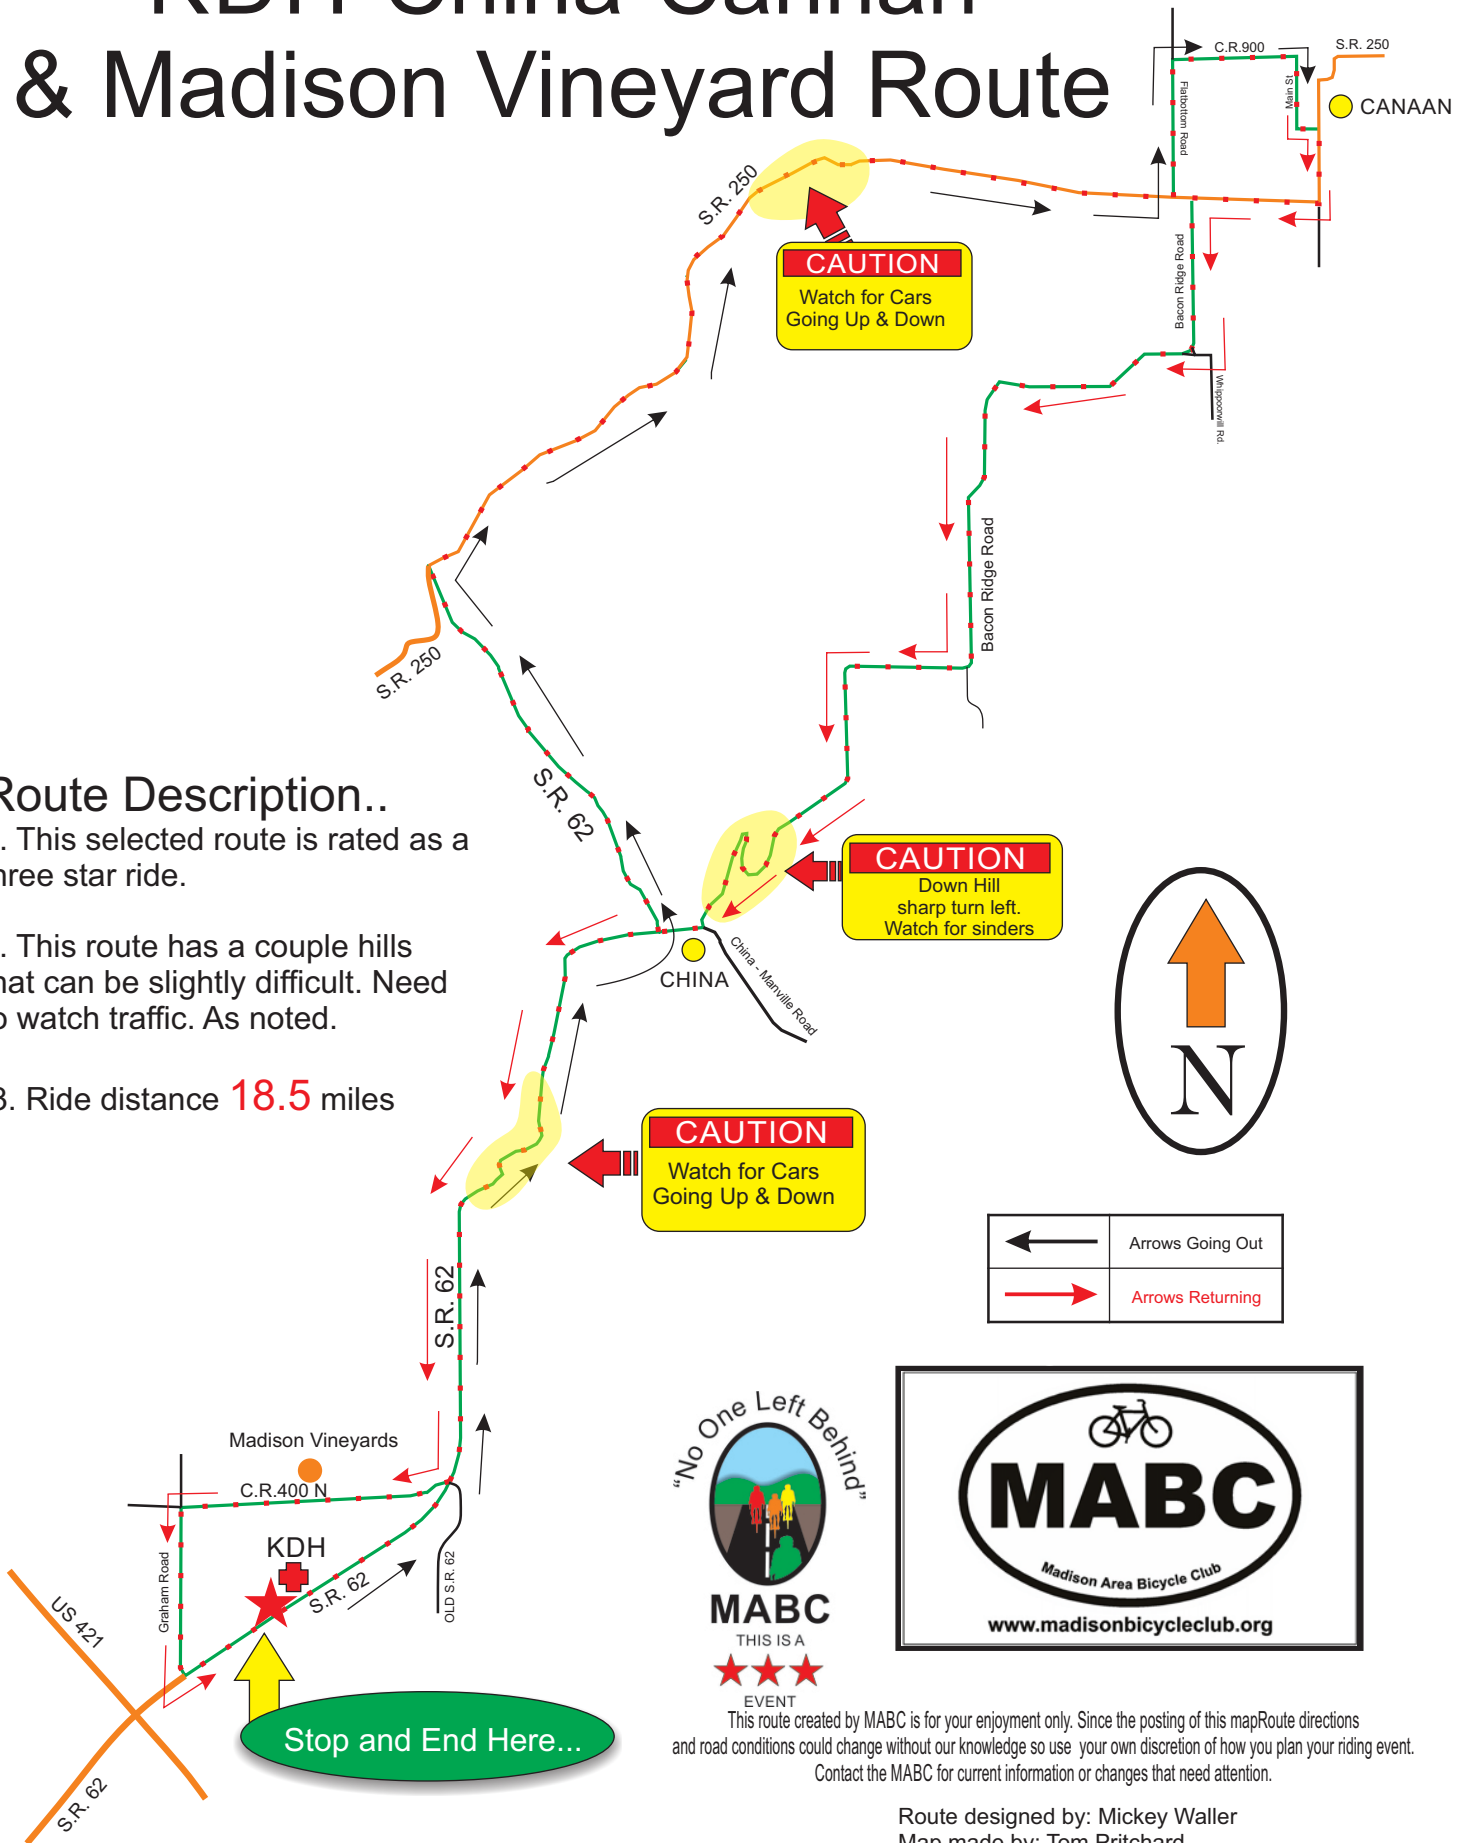

KDH-China-Cannan & Madison Vineyard Route

Route Description..

1. This selected route is rated as a three star ride.
2. This route has a couple hills that can be slightly difficult. Need to watch traffic. As noted.
3. Ride distance **18.5 miles**

This route created by MABC is for your enjoyment only. Since the posting of this mapRoute directions and road conditions could change without our knowledge so use your own discretion of how you plan your riding event. Contact the MABC for current information or changes that need attention.

Route designed by: Mickey Waller
Map made by: Tom Pritchard